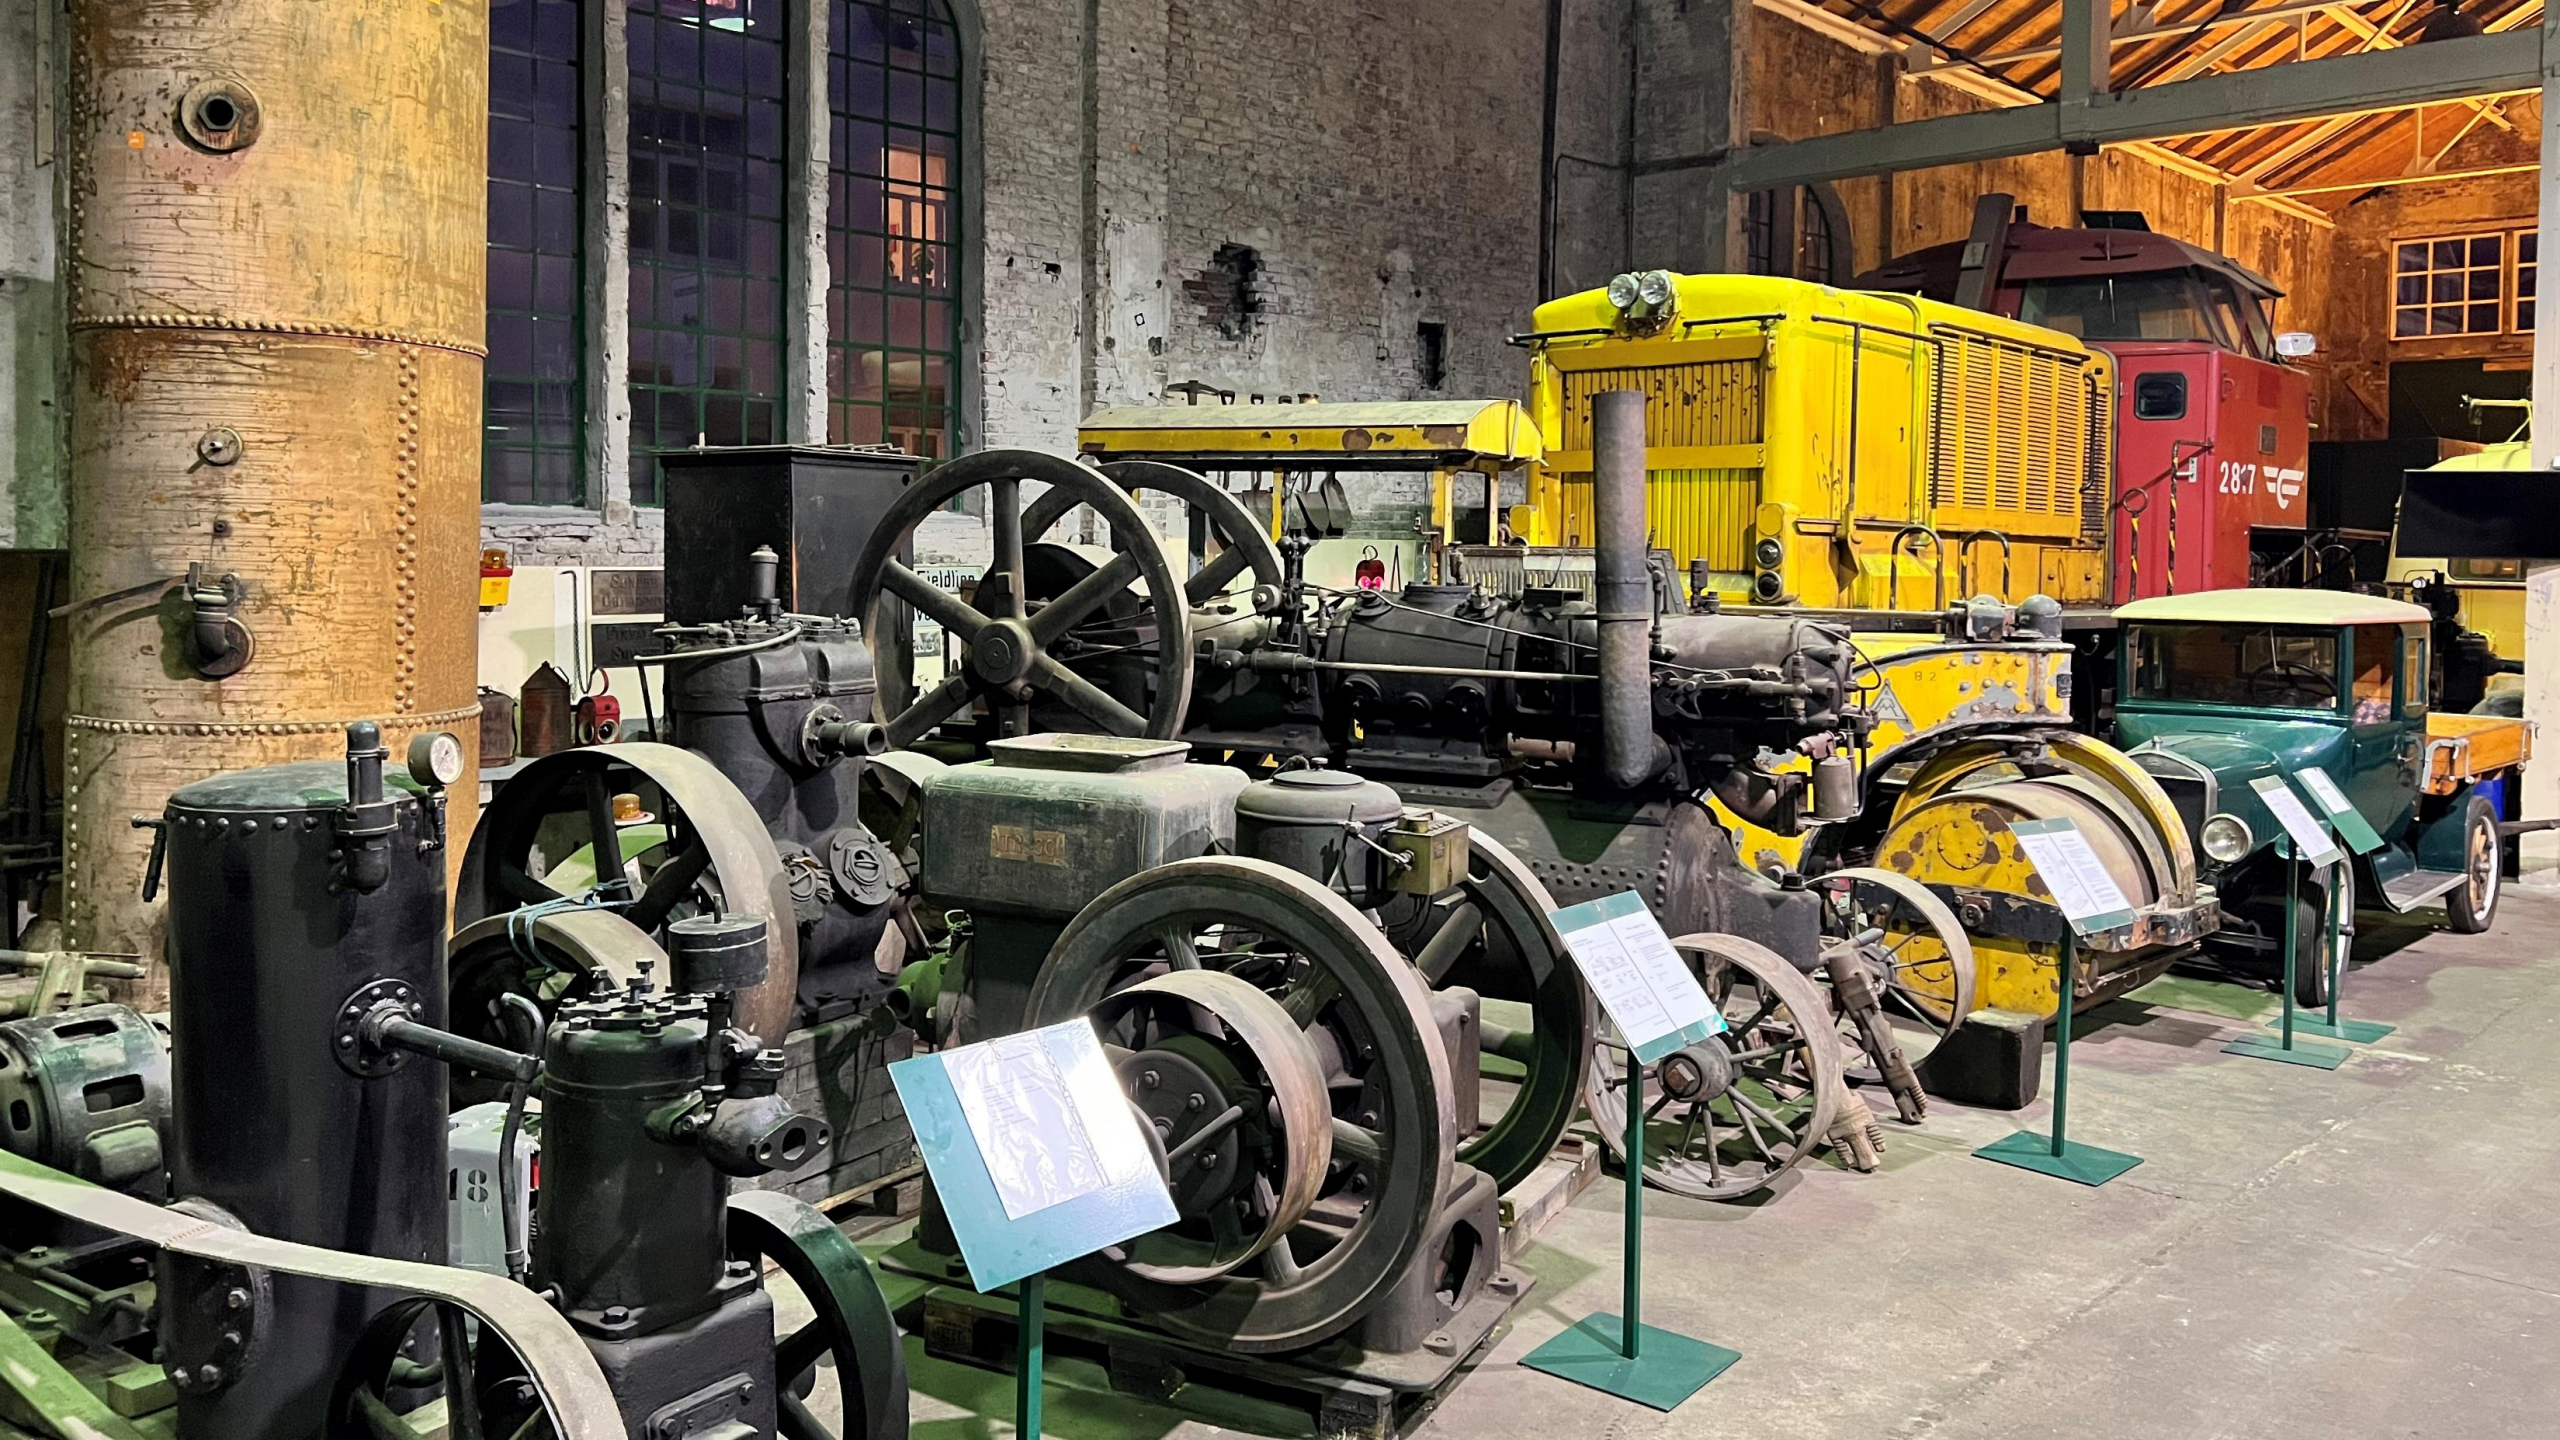

B-8101

MIL
BENZIN

Møhlenpris — Engen

10

AKTIESELSK. - BERGENS - ELEKTRISKE - SPORVÆ

Informational placard for the steam engine in the foreground.

Informational placard for the yellow tractor.

Informational placard for the red tractor.